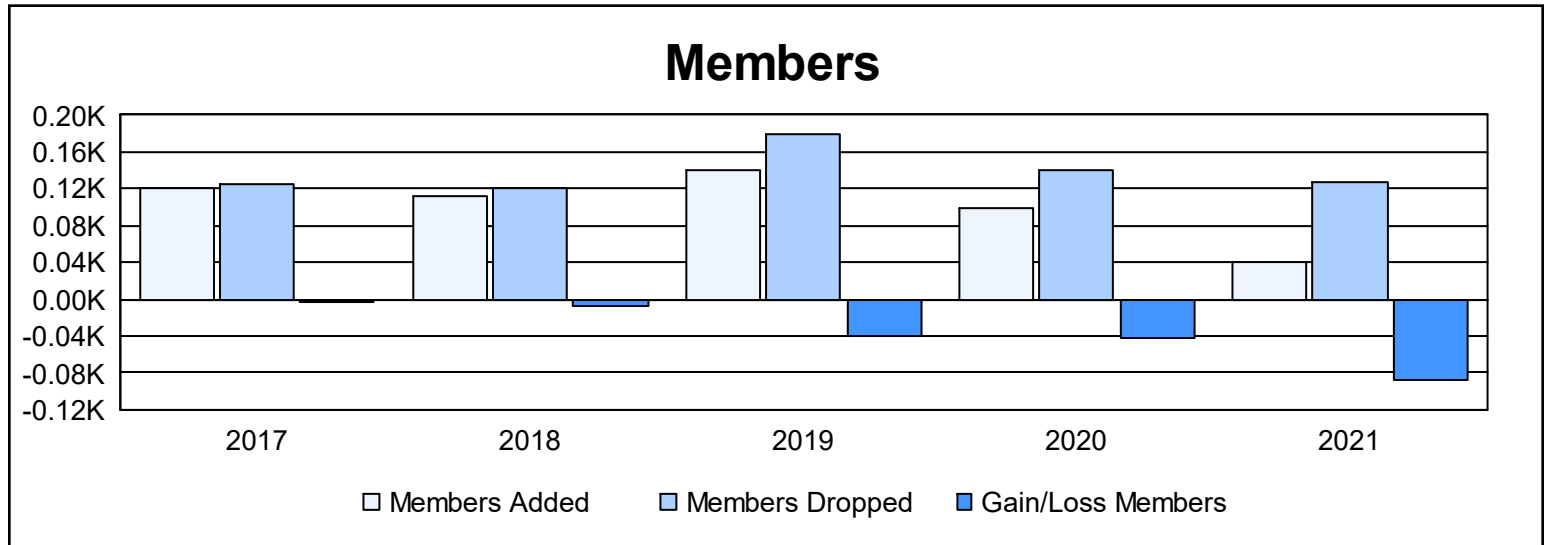

Year	New Clubs	Dropped Clubs	Gain/ Loss Clubs	New Members	Charter Members	Reinstate Members	Transfer Members	Total Member Added	Total Members Dropped	Gain/ Loss Members
2016-2017	0	2	-2	104	0	6	11	121	125	-4
2017-2018	0	1	-1	106	0	3	4	113	120	-7
2018-2019	1	2	-1	102	28	8	3	141	180	-39
2019-2020	0	2	-2	62	30	3	4	99	141	-42
2020-2021	0	1	-1	35	0	3	3	41	128	-87
<b>Average</b>	<b>0</b>	<b>2</b>	<b>-1</b>	<b>82</b>	<b>12</b>	<b>5</b>	<b>5</b>	<b>103</b>	<b>139</b>	<b>-36</b>

### Membership Composition June 2021 Cumulative