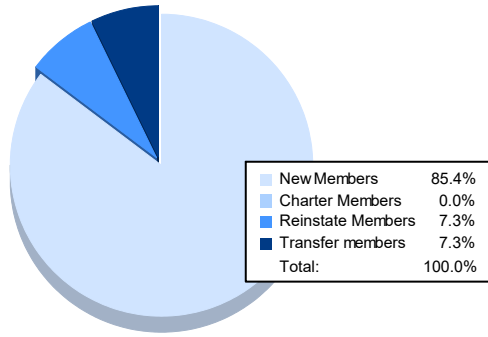

Year	New Clubs	Dropped Clubs	Gain/ Loss Clubs	New Members	Charter Members	Reinstate Members	Transfer Members	Total Member Added	Total Members Dropped	Gain/ Loss Members
2016-2017	0	2	-2	104	0	6	11	121	125	-4
2017-2018	0	1	-1	106	0	3	4	113	120	-7
2018-2019	1	2	-1	102	28	8	3	141	180	-39
2019-2020	0	2	-2	62	30	3	4	99	141	-42
2020-2021	0	1	-1	35	0	3	3	41	128	-87
<b>Average</b>	<b>0</b>	<b>2</b>	<b>-1</b>	<b>82</b>	<b>12</b>	<b>5</b>	<b>5</b>	<b>103</b>	<b>139</b>	<b>-36</b>

### Membership Composition June 2021 Cumulative