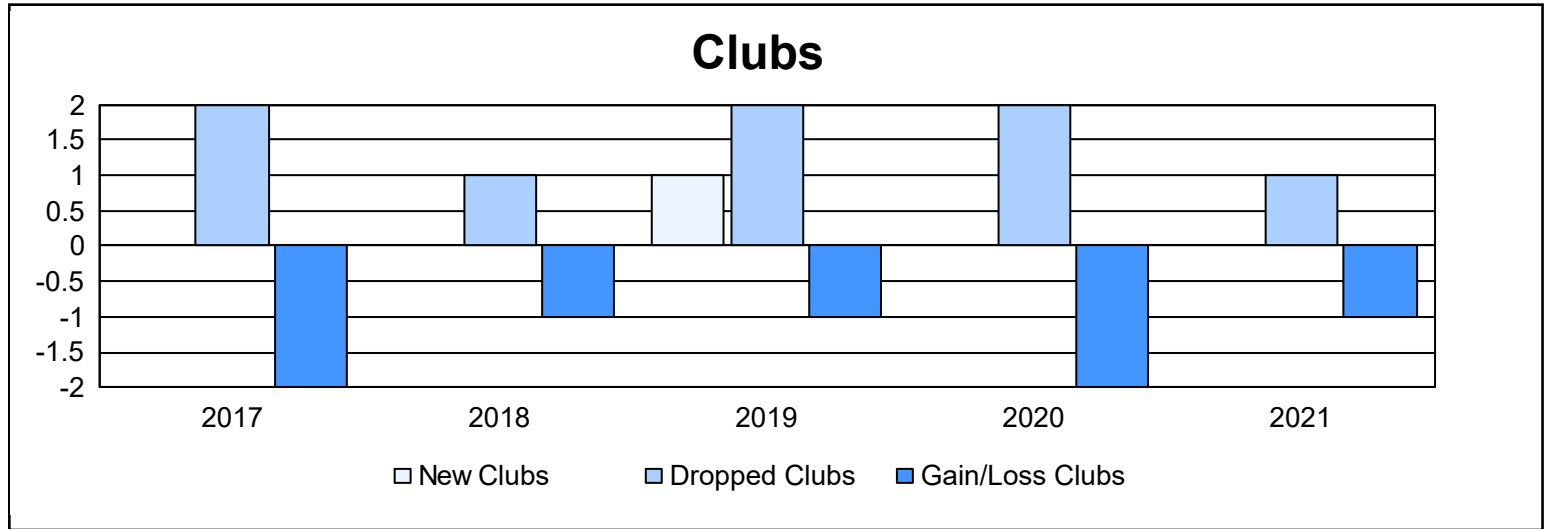

Year	New Clubs	Dropped Clubs	Gain/ Loss Clubs	New Members	Charter Members	Reinstate Members	Transfer Members	Total Member Added	Total Members Dropped	Gain/ Loss Members
2016-2017	0	2	-2	104	0	6	11	121	125	-4
2017-2018	0	1	-1	106	0	3	4	113	120	-7
2018-2019	1	2	-1	102	28	8	3	141	180	-39
2019-2020	0	2	-2	62	30	3	4	99	141	-42
2020-2021	0	1	-1	35	0	3	3	41	128	-87
<b>Average</b>	<b>0</b>	<b>2</b>	<b>-1</b>	<b>82</b>	<b>12</b>	<b>5</b>	<b>5</b>	<b>103</b>	<b>139</b>	<b>-36</b>

### Membership Composition June 2021 Cumulative